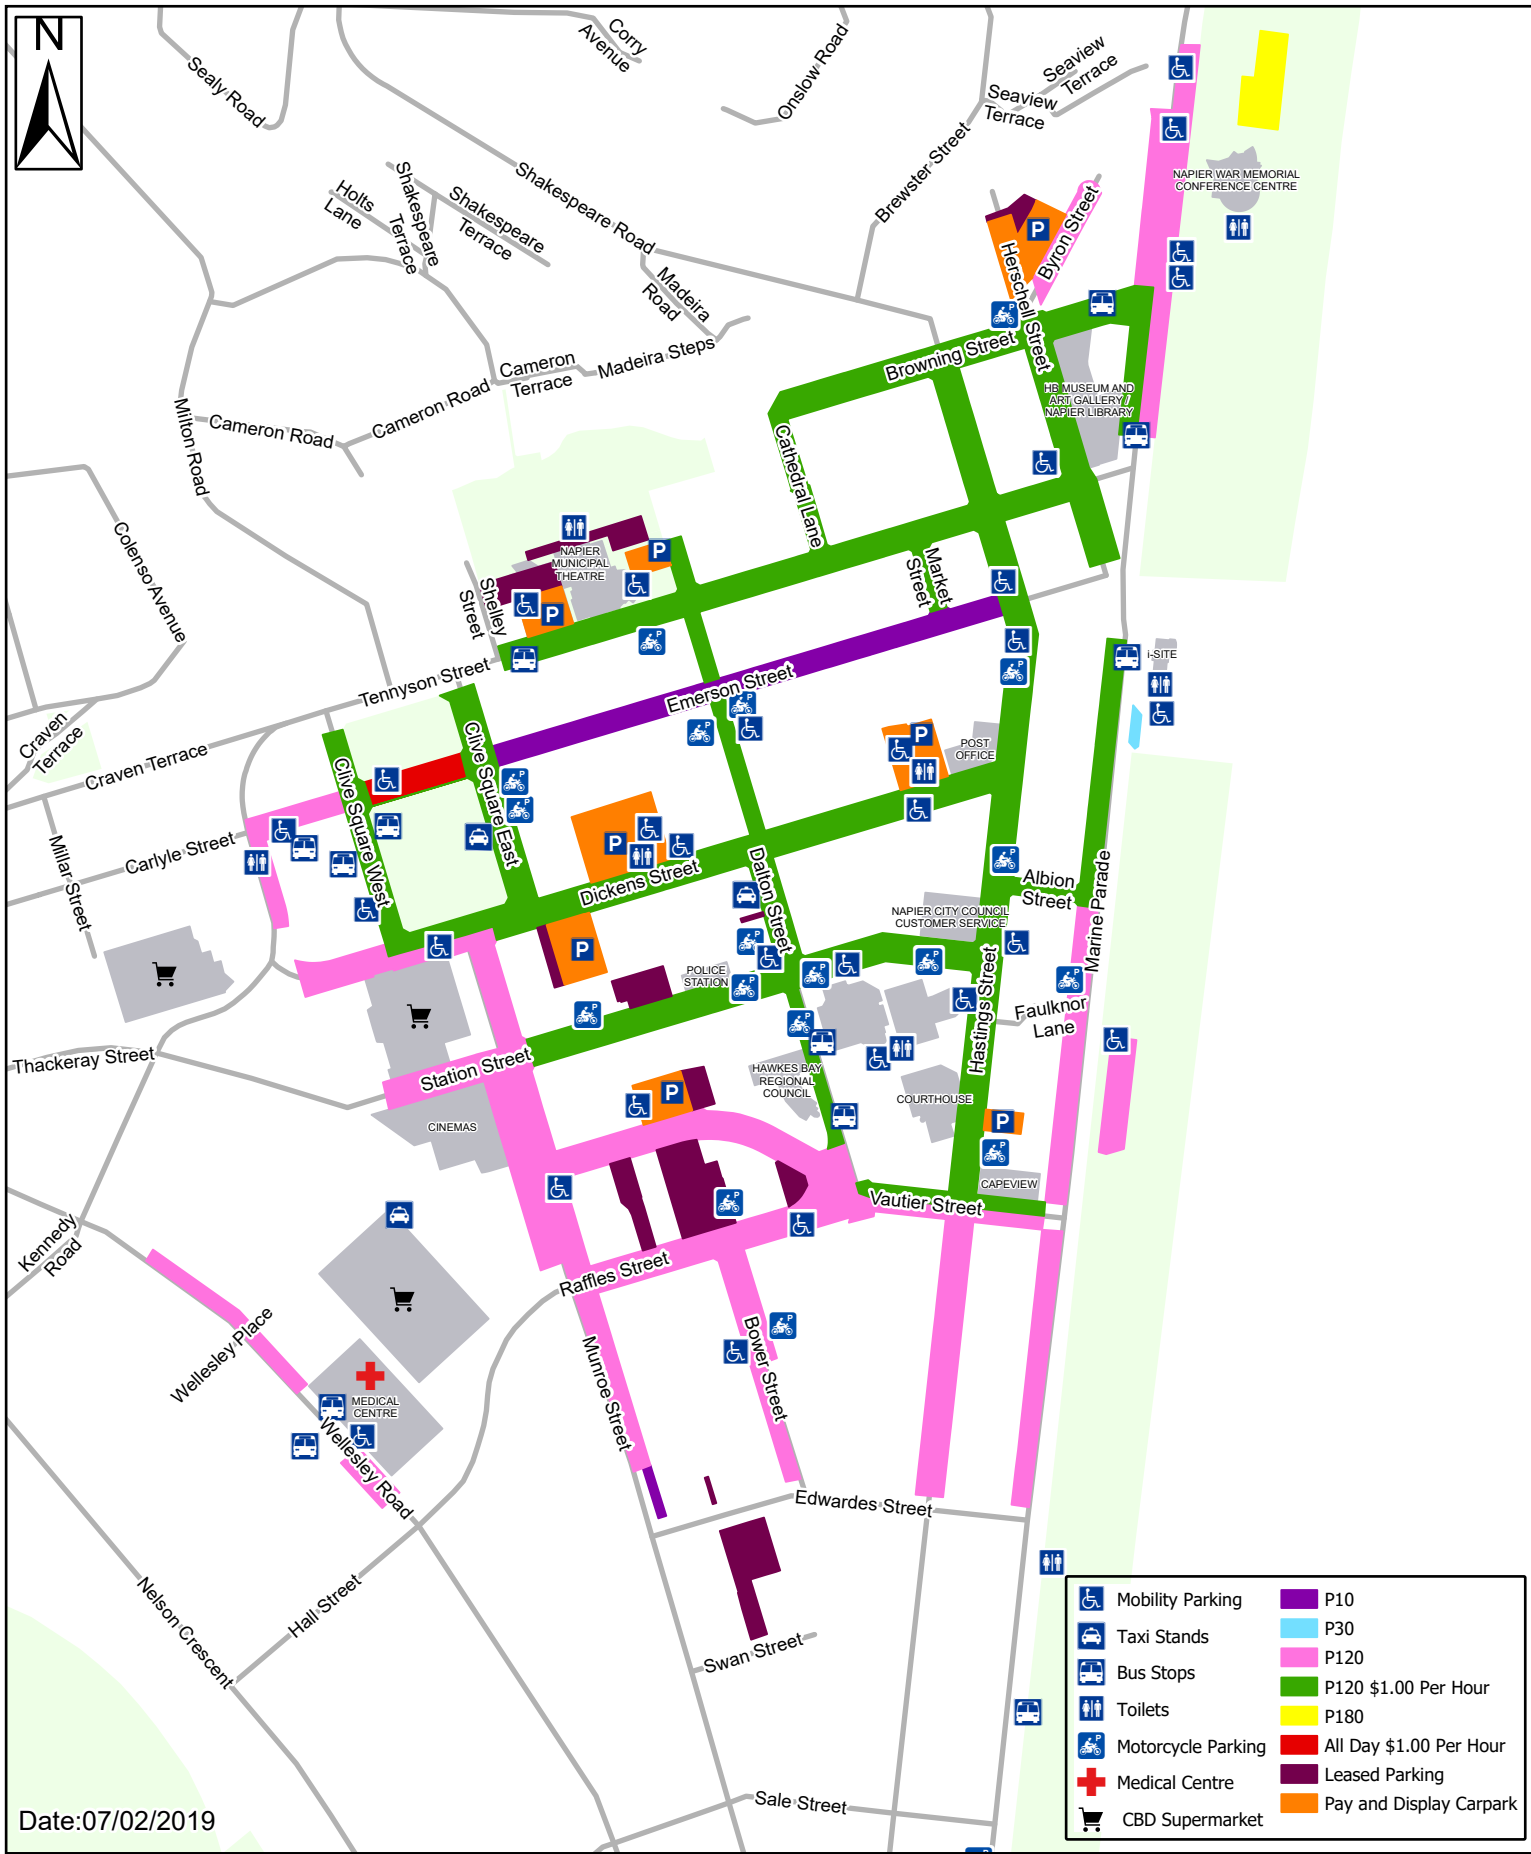

NAPIER CBD PARKING MAP

Date: 07/02/2019

Note: ParkMate app can be used on pay and display machines and meterheads

Scale: 1:5500
Projection: NZTM
Original Sheet Size: A4

Digital map data sourced from Land Information New Zealand.
CROWN COPYRIGHT RESERVED

The information displayed in the GIS has been taken from Napier City Council's databases and maps. It is made available in good faith but its accuracy or completeness is not guaranteed. If the information is relied on in support of a resource consent it should be verified independently.